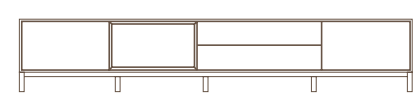

MO.SAL 100 K
(ceramics)

MO.SAL 130
130 x 80 cm

MO.SAL 130 K
(ceramics)

MO.TA 60FIX
60 x 60 cm

MO.TA 60FIX K
(ceramics)

MO.TA 100FIX
100 x 100 cm

MO.TA 100FIX K
(ceramics)

MO.TA 130FIX
130 x 80 cm

MO.TA 130FIX K
(ceramics)

oak | E03 M brushed

oak | E03 M brushed
ceramics: Taupe

oak | E09M brushed
 base: Alu | ceramics: Grey

MO.HB4.G A
 235 x 112 x 48 cm

MO.TV4.G A KG
 235 x 48 x 48 cm

MO.SIDETABLE
 130 x 46 cm